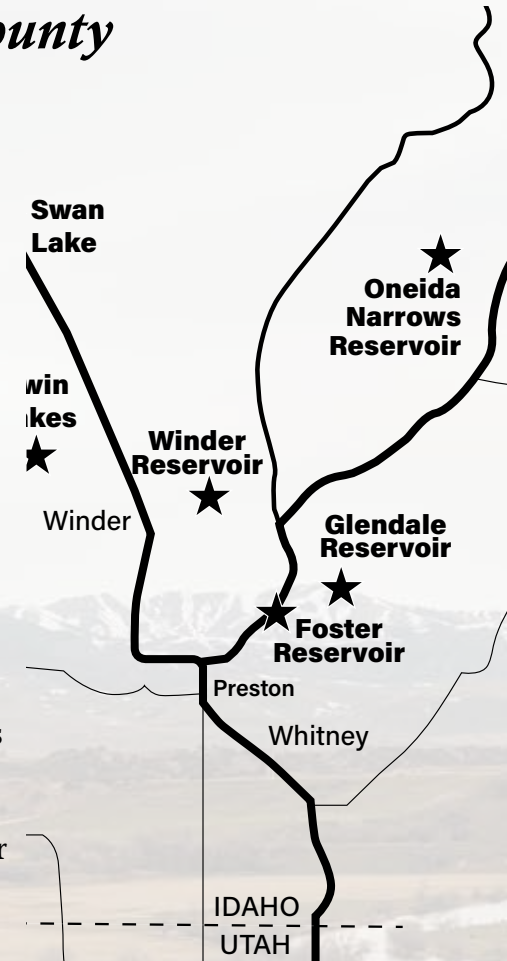

Campgrounds & Trails

Albert Moser Campground
Emigration Campground
Willow Flat
Highline Trail

Lakes & Waterways

Sweeten Pond
Co-op Spring
Sheep Creek
Rock Creek
Twin Springs
Rock Springs
Devil Creek Reservoir
Cherry Creek
Third Creek
Bear River
Twin Lakes
Stone Reservoir
Wright Creek

Detailed Trail Maps and Directions

Bear Lake / Franklin County East Side

Canyons & Features

Emigration Canyon
Bloomington Canyon
Paris Canyon
St. Charles Canyon
Minnetonka Cave
Franklin Basin
Paris Peak
Sherman Peak
Air Force Plane
Crash Site

Campgrounds & Trails

Albert Moser Campground
Emigration Campground
Willow Flat
Highline Trail

Lakes & Waterways

White Pine
Maple Creek
Beaver Creek
Sirch Creek
North Fork
Williams Creek
Squirrel Hollow
Cub River
Bear River
Oneida Narrows
Chesterfield Reservoir
Maple Hot Springs
Treasureton Reservoir
Glendale Reservoir
Mink Creek

Accommodations

Deer Cliff Inn

Detailed Trail Maps and Directions

Photo Credit: Necia Seamons

Mountainland RV
2944 N Main
N Logan, UT 84341
435 752-0054
See our Ad in
OUTDOOR RECREATION

Lloyd H. Facer Trucking
375 N 300 W
Smithfield, UT 84335
435-563-5525
See our Ad in
FARM & HOME