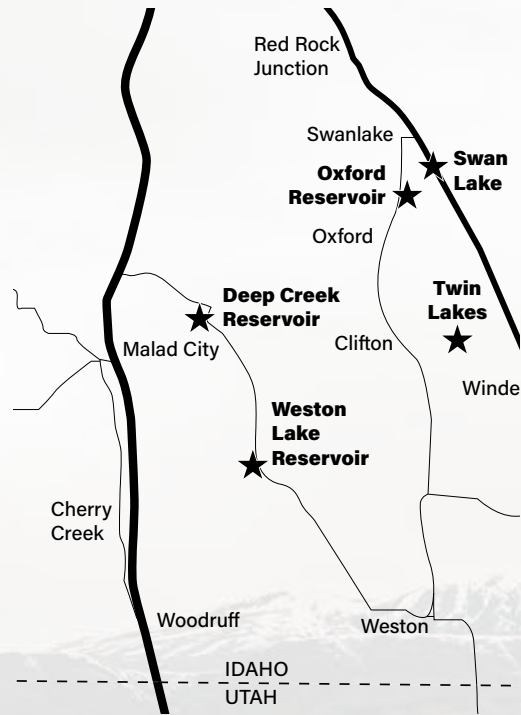

West Motor Co, Inc.
296 N. State St.
Preston, ID 83263
208 852-1337
See our Ad in
AUTOMOTIVE
Chamber Member

Franklin County

West Side

Canyons & Features
North Canyon
Summit Canyon
Curlaw Grasslands
Old Baldy Peak

Campgrounds & Trails

Albert Moser Campground
Emigration Campground
Willow Flat
Highline Trail

Lakes & Waterways

Sweeten Pond
Co-op Spring
Sheep Creek
Rock Creek
Twin Springs
Rock Springs
Devil Creek Reservoir
Cherry Creek
Third Creek
Bear River
Twin Lakes
Stone Reservoir
Wright Creek

Detailed Trail Maps and Directions

Bear Lake / Franklin County East Side

Canyons & Features

Emigration Canyon
Bloomington Canyon
Paris Canyon
St. Charles Canyon
Minnetonka Cave
Franklin Basin
Paris Peak
Sherman Peak
Air Force Plane
Crash Site

Campgrounds & Trails

Albert Moser Campground
Emigration Campground
Willow Flat
Highline Trail

Lakes & Waterways

White Pine
Maple Creek
Beaver Creek
Sirch Creek
North Fork
Williams Creek
Squirrel Hollow
Cub River
Bear River
Oneida Narrows
Chesterfield Reservoir
Maple Hot Springs
Treasureton Reservoir
Glendale Reservoir
Mink Creek